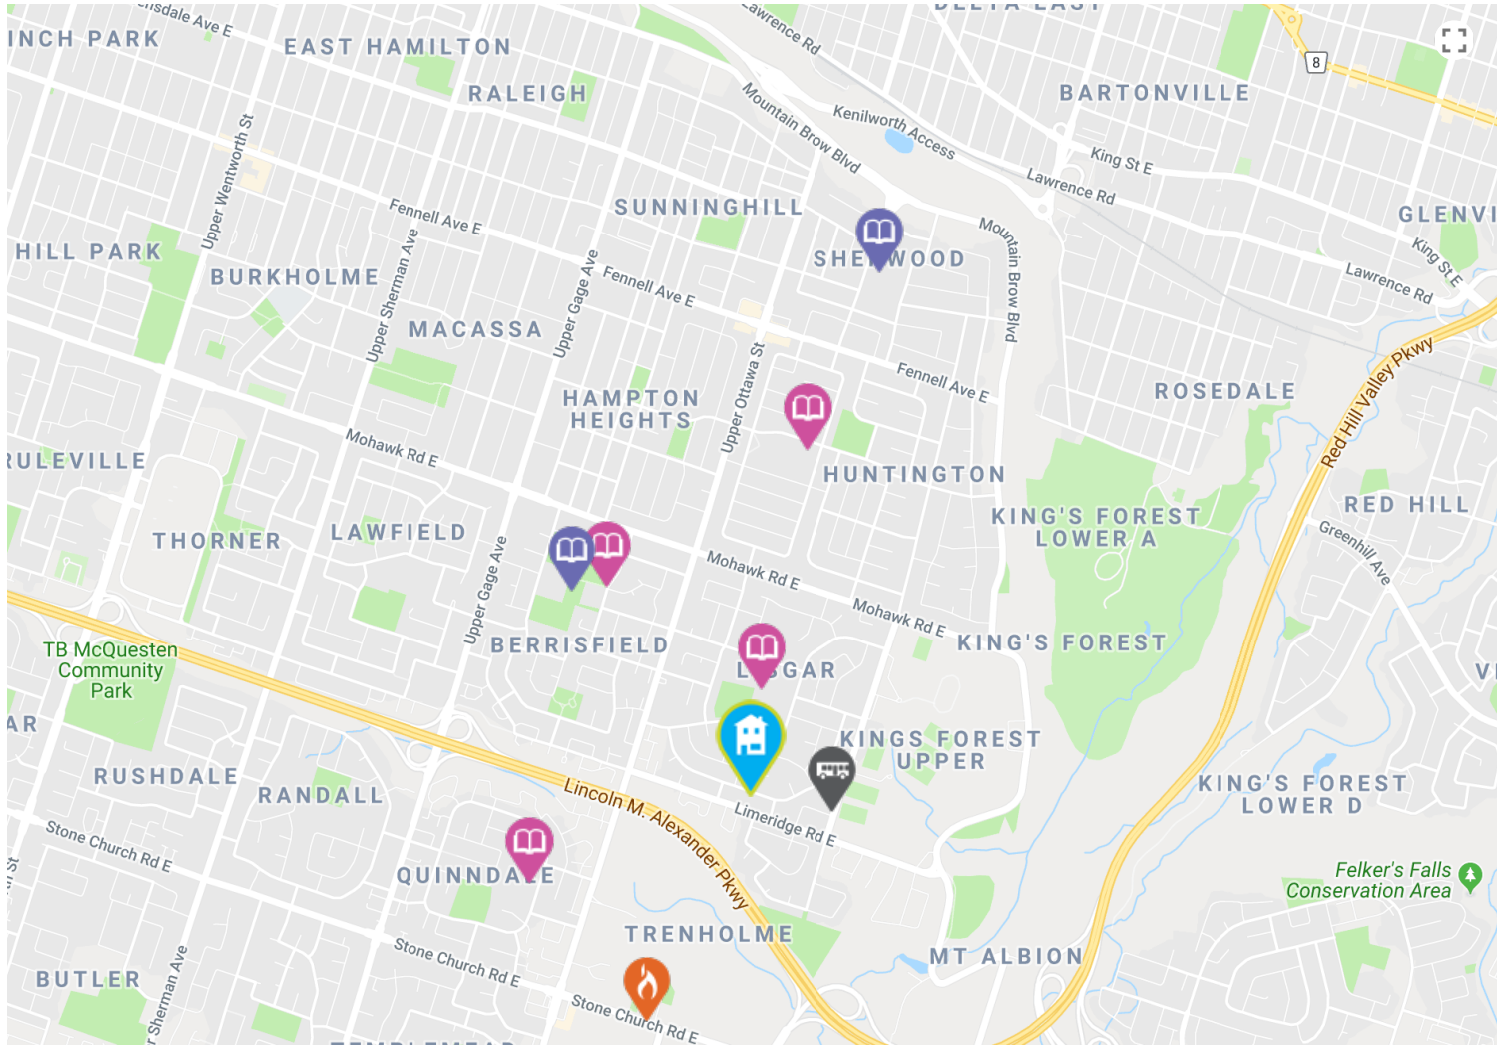

GoodLife Fitness about a 17 minute walk - 1.3 KM away

Address 1070 Stone Church E, Hamilton, ON, L8W 3K8

Food Basics
1.6 KM away

Address 724 Mohawk Rd E, Hamilton, ON, L8T 2P8